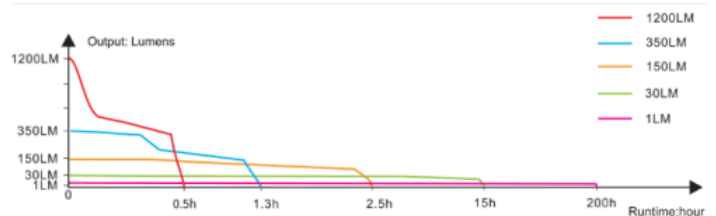

Μέγιστη φωτεινότητα: 1200 Lumens

Μέγιστη απόσταση δέσμης: 146 Μέτρα

Μέγιστος χρόνος λειτουργίας: 200 ώρες

Λειτουργίες Φωτισμού: 5 επίπεδα φωτεινότητας, Στροβιλισμός **Τύπος λαμπτήρα:** Luminus SST40 cool white LED **Μέγεθος:** Μήκος 67mm, Διάμετρος 22mm

Βάρος: 56 Γραμμάρια Συμπεριλαμβανομένου της Μπαταρίας

Μπαταρία: Επαναφορτιζόμενη 16340 li-ion battery Συμπεριλαμβάνετε, ή [CR123A](#) Δεν Συμπεριλαμβάνετε

Στεγανότητα: IP68 **Περιλαμβάνει:** Καλώδιο φόρτισης USB Type C, Κρίκο για κλειδιά, Ανταλλακτική Φλάντζα, Κορδόνι **Εγγύηση:** 5 Έτη Ελληνικής Αντιπροσωπείας

ANSI/FSC	Moonlight	Low	Medium	High	Turbo	Strobe
OUTPUT LUMENS	1	30	150	350	1200	1200
RUNTIME	200h	15h	2h 30min	1h 20 min	30min*	-
DISTANCE	30ft (9m)	75ft (23m)	174ft (53m)	266ft (81m)	479ft (146m)	-
INTENSITY	4cd	137cd	714cd	1661cd	5397cd	-
IMPACT RESISTANCE	1m					
WATERPROOF	IP68, waterproof underwater to 2m/dustproof					
SIZE	Length: 2.64" (67mm) Diameter: 0.87" (22mm)					
WEIGHT	1.98 oz. (56g) including battery					
INCLUDED	ARB-L16-700P rechargeable li-ion battery, USB Type-C charging cable, lanyard, spare O-ring					

*The Turbo output are measured in total of runtime including output at reduced levels due to temperature or protection mechanism in the design.

RUNTIME

<https://www.youtube.com/watch?v=p0dAhnPCKF8>

Για περισσότερα [Προϊόντα Fenix](#), πατήστε [εδώ](#).

The document was created on: Ιανουάριος 9, 2025