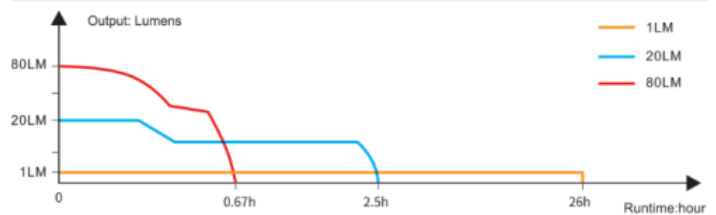

Μέγιστη φωτεινότητα: 80 Lumens

Μέγιστη απόσταση δέσμης: 18 Μέτρα

Μέγιστος χρόνος λειτουργίας: 26 ώρες

Λειτουργίες Φωτισμού: 3 επίπεδα φωτεινότητας **Τύπος λαμπτήρα:** LED **Μέγεθος:** Μήκος 140mm, Κορμός 14mm

Βάρος: 33 Γραμμάρια Συμπεριλαμβανομένου της Μπαταρίας

Μπαταρία: Μη Αποσπώμενη επαναφορτιζόμενη μπαταρία 100mAh Li-Polymer

Στεγανότητα: IP66 **Περιλαμβάνει:** Καλώδιο φόρτισης USB Type C, Ανταλλακτική Φλάντζα **Εγγύηση:** 2 Έτη Ελληνικής Αντιπροσωπείας

ANSI/FSC	Low	Medium	High
OUTPUT LUMENS	1	20	80
RUNTIME	26h	2h 30min	40min*
DISTANCE	16ft (5m)	39ft (12m)	59ft (18m)
INTENSITY	1cd	22cd	82cd
IMPACT RESISTANCE	1m		
WATERPROOF/DUSTPROOF	IP66 dustproof/heavy splash resistant		
SIZE	Length: 5.51" (140mm) Diameter: 0.55" (14mm)		
WEIGHT	1.16 oz. (33g) including battery		
INCLUDED	Schmidt 6.8CM ink cartridge, USB Type-C charging cable, spare O-ring		

*The High output is measured in a total of runtime including output at reduced levels due to temperature or protection mechanism in the design.

RUNTIME

<https://www.youtube.com/watch?v=gXwUzjdrfso> Για περισσότερα Προϊόντα Fenix, πατήστε [εδώ](#).